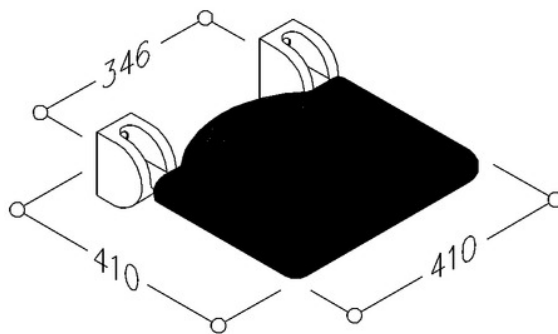

## Inox Care Lift-up shower seat, 410 x 410mm, padded seat black

410 x 410mm, padded seat colour black  
padded seat, made of PUR integral foam, with non-corrosive steel core throughout, steel reinforced hinges made of black Nylon, with adjustable brake, lateral covers in stainless steel look, locked in the upright position with a lift-up position 80mm from wall, with covers for concealed screw fixing.

Maximum loading permitted: 175 kgs,

TÜV PRODUCT SERVICE certified.

Supplied without fixing screws and plugs.

Product code	2974010
Product group	5500

NORMBAU GmbH  
Schwarzwaldstraße 15  
77871 Renchen/Germany  
Telefon +49(0)7843 / 704 - 0  
Telefax +49(0)7843 / 704 - 43  
[www.normbau.de](http://www.normbau.de) / [normbau@allegion.com](mailto:normbau@allegion.com)